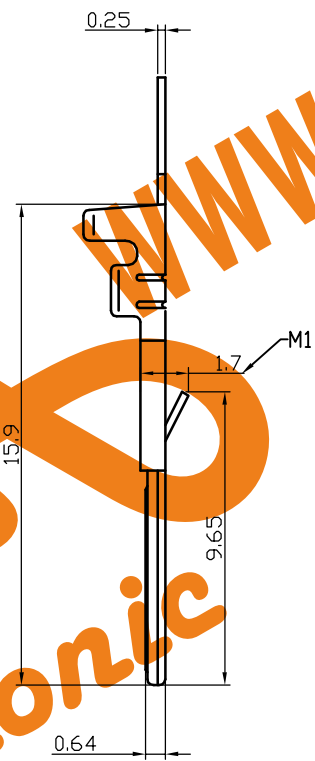

SM Type Terminal A

AsA Electronic

WWW.AsA-Elec.com

AsA Electronic Co.

Tel : (+98) 21 66 73 56 82 Mob : (+98) 912 03 161 02

Terminal	Phospher Bronze	1		
No.	Item/Material No.	Material	QTY	Remark
Unmarked Tolerance				
	Unit	Scale	Design Unit	Size
	mm	—	Metric	A4
Draw	Review	Approve	Material	Drawing No.
				Part No.
				Item SM-AT