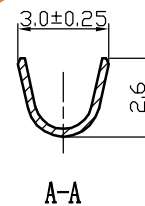

SM Type Terminal A

AsA Electronic

WWW.AsA-Elec.com

AsA Electronic Co.

Tel : (+98) 21 66 73 56 82 Mob : (+98) 912 03 161 02

Terminal	Phospher Bronze	1		
No.	Item/Material No.	Material	QTY	Remark
Unmarked Tolerance				
	Unit	Scale	Design Unit	Size
	mm	—	Metric	A4
Draw	Review	Approve	Material	Drawing No.
				Part No.
				Item SM-AT