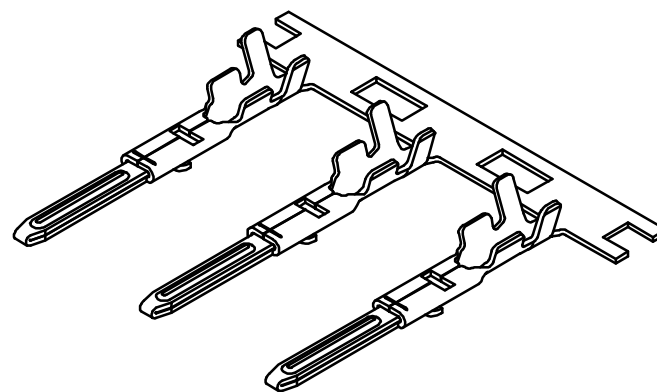

SM Type Terminal A

AsA Electronic

WWW.AsA-Elec.com

AsA Electronic Co.

Tel : (+98) 21 66 73 56 82 Mob : (+98) 912 03 161 02

Terminal	Phospher Bronze	1		
No.	Item/Material No.	Material	QTY	Remark
Unmarked Tolerance				
	Unit	Scale	Design Unit	Size
	mm	—	Metric	A4
Draw	Review	Approve	Material	Drawing No.
				Part No.
				Item SM-AT