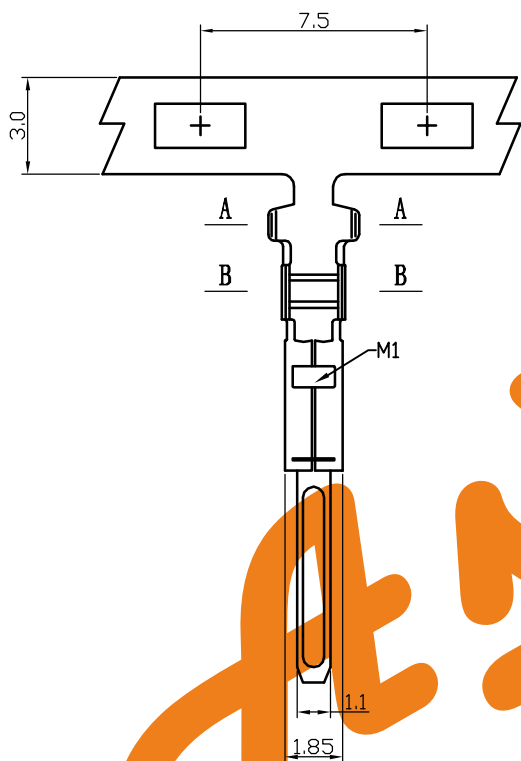

SM Type Terminal A

AsA Electronic

WWW.AsA-Elec.com

AsA Electronic Co.

Tel : (+98) 21 66 73 56 82 Mob : (+98) 912 03 161 02

Terminal	Phospher Bronze	1		
No.	Item/Material No.	Material	QTY	Remark
Unmarked Tolerance				
	Unit	Scale	Design Unit	Size
	mm	—	Metric	A4
Draw	Review	Approve	Material	Drawing No.
				Part No.
				Item SM-AT