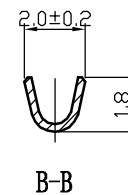

SM Type Terminal A

AsA Electronic

WWW.AsA-Elec.com

AsA Electronic Co.

Tel : (+98) 21 66 73 56 82 Mob : (+98) 912 03 161 02

Terminal	Phospher Bronze	1		
No.	Item/Material No.	Material	QTY	Remark
Unmarked Tolerance				
	Unit	Scale	Design Unit	Size
	mm	—	Metric	A4
Draw	Review	Approve	Material	Drawing No.
				Part No.
				Item SM-AT